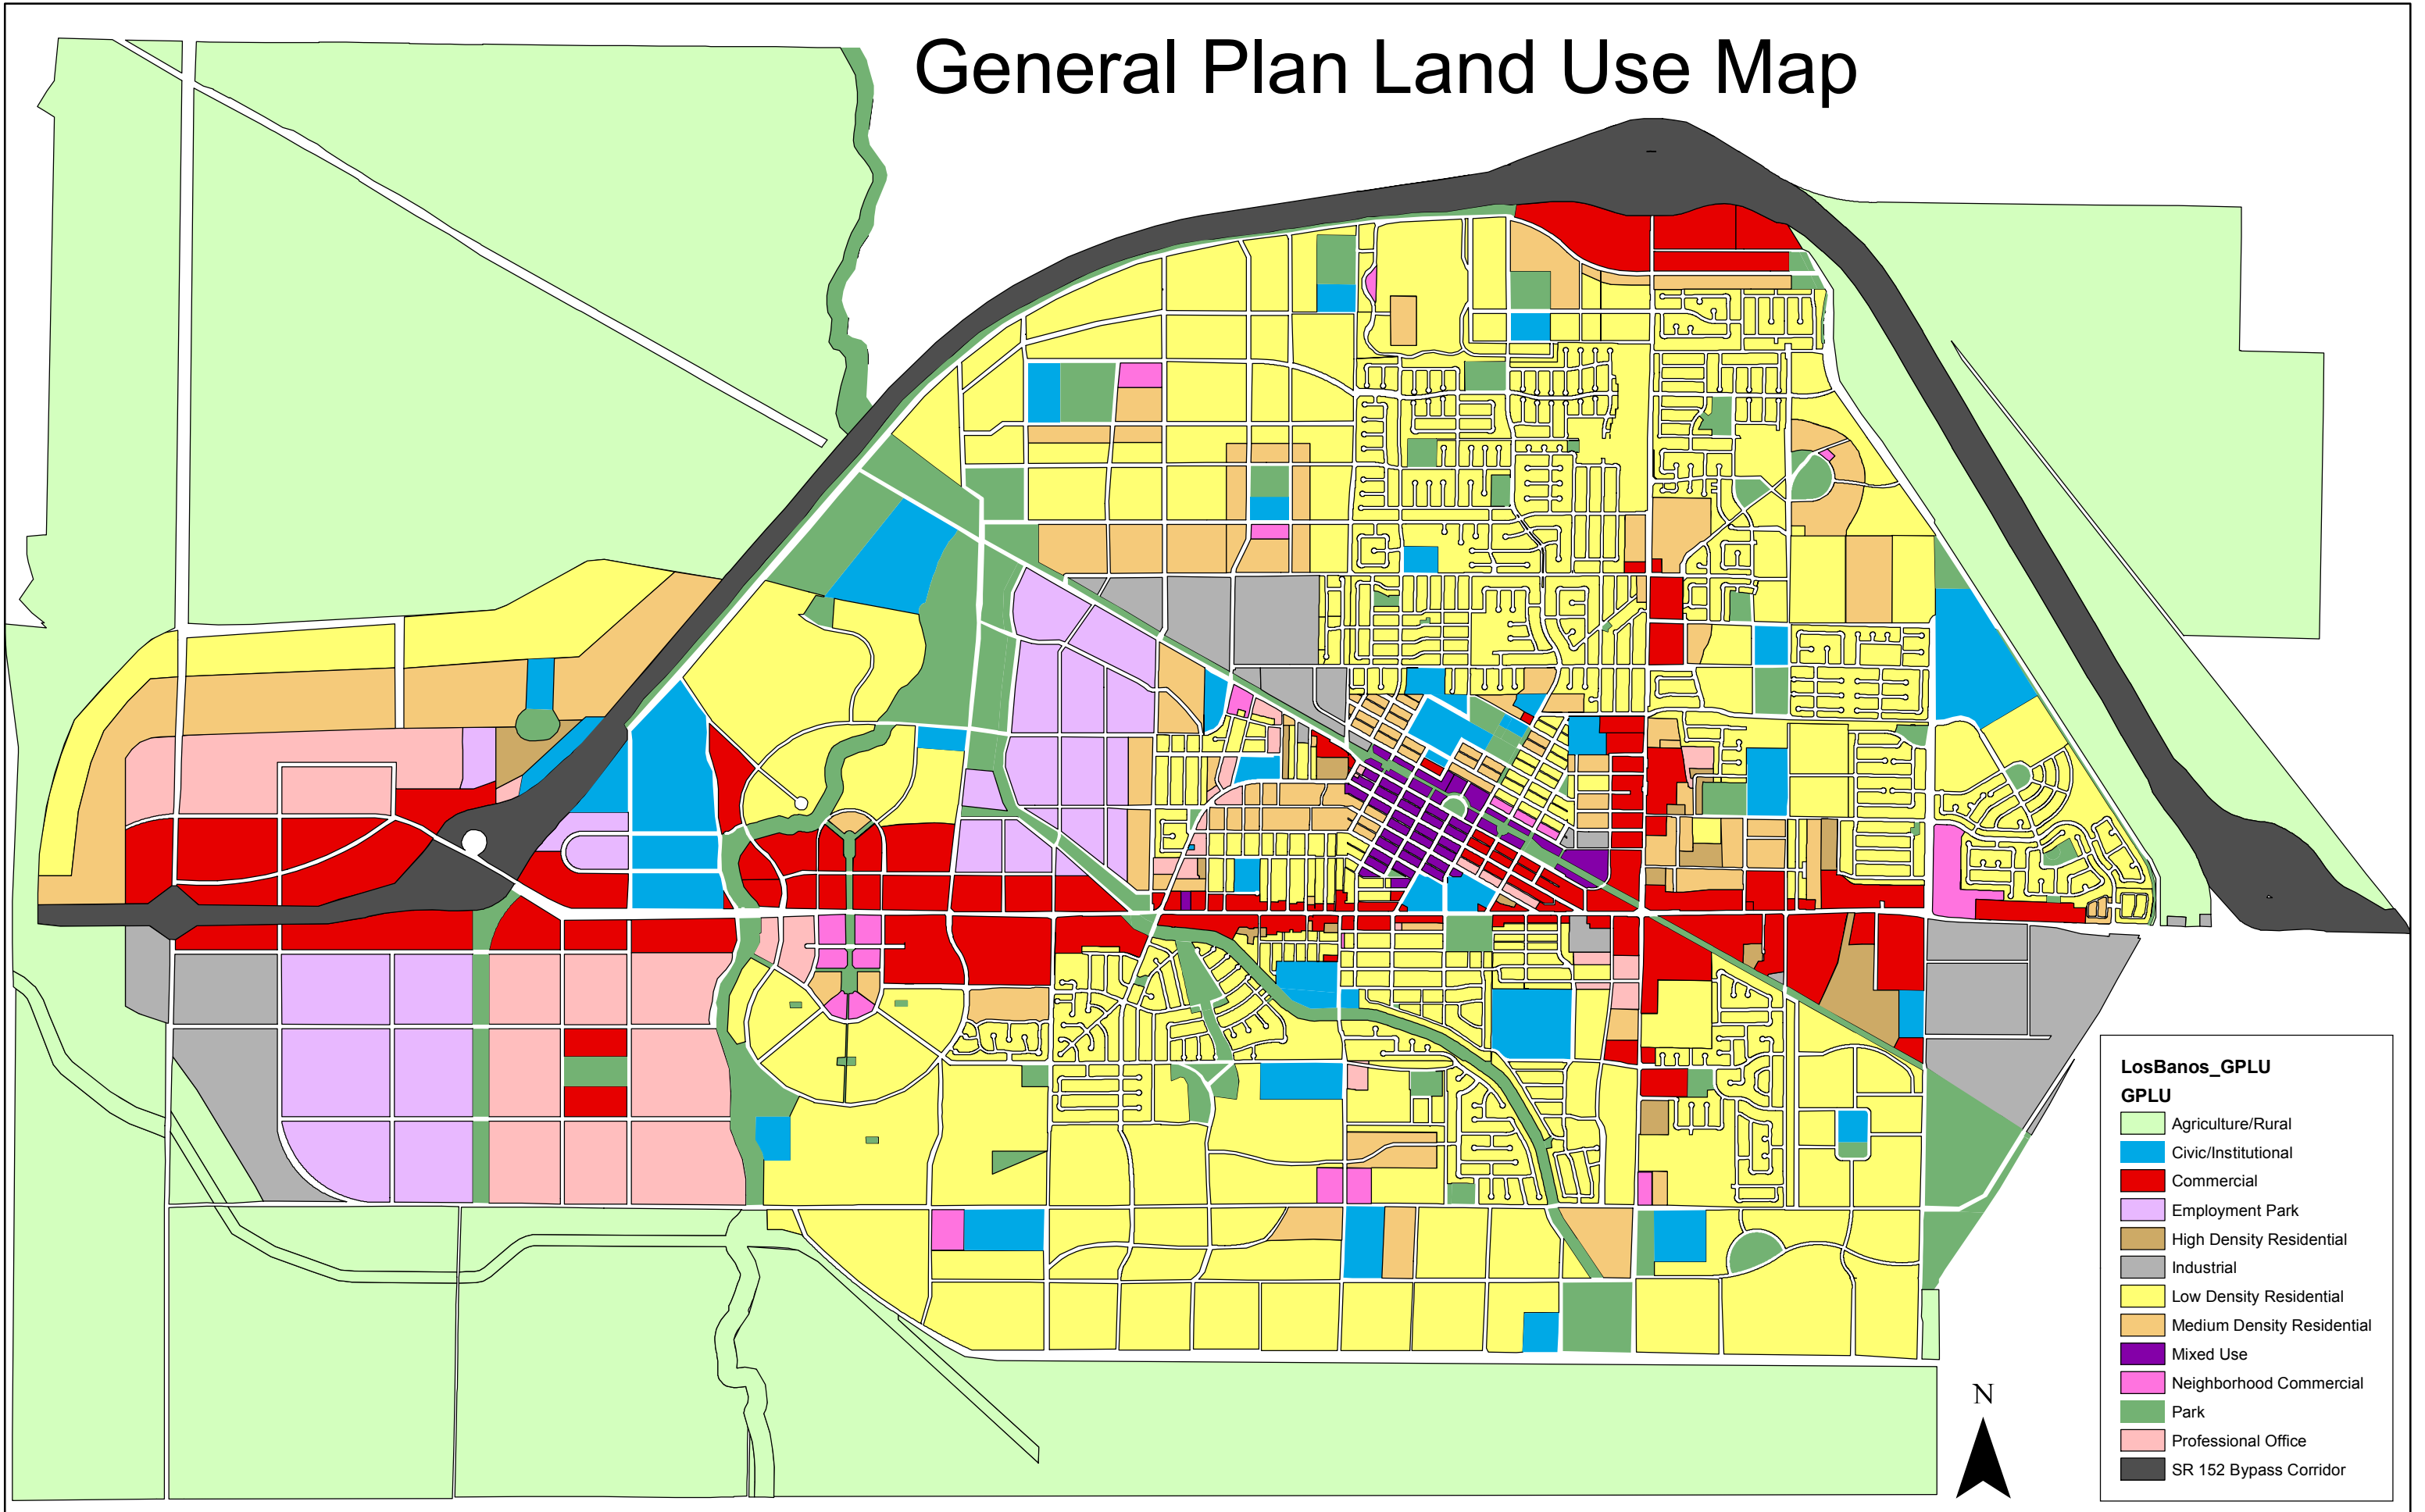

# General Plan Land Use Map

**LosBanos\_GPLU**  
**GPLU**

- Agriculture/Rural
- Civic/Institutional
- Commercial
- Employment Park
- High Density Residential
- Industrial
- Low Density Residential
- Medium Density Residential
- Mixed Use
- Neighborhood Commercial
- Park
- Professional Office
- SR 152 Bypass Corridor